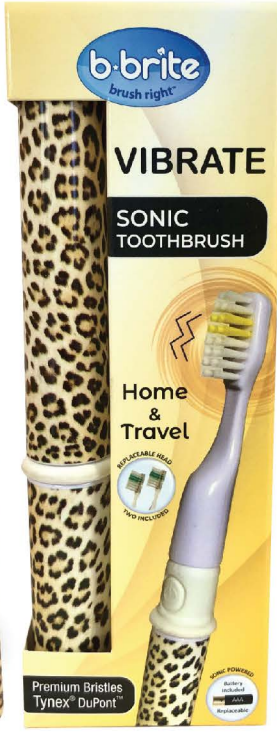

F-12U

F-12D

Zeta Model

SONIC

Replaceable Head

Beta Model

fashionista

Suitable for **PRIVATE LABEL**

Regular
F-H3F

Flashing Timer
F-H4F

ELECTRIC TOOTHBRUSH

Fixed Head

Omega Model

12pc Shelf Tray

Suitable for
PRIVATE LABEL

Regular
F-18W

Plus
F-22W

ELECTRIC TOOTHBRUSH

Replaceable Head

Epsilon Model

POWER
PRO

6pc Shelf Tray

Regular

F-38P